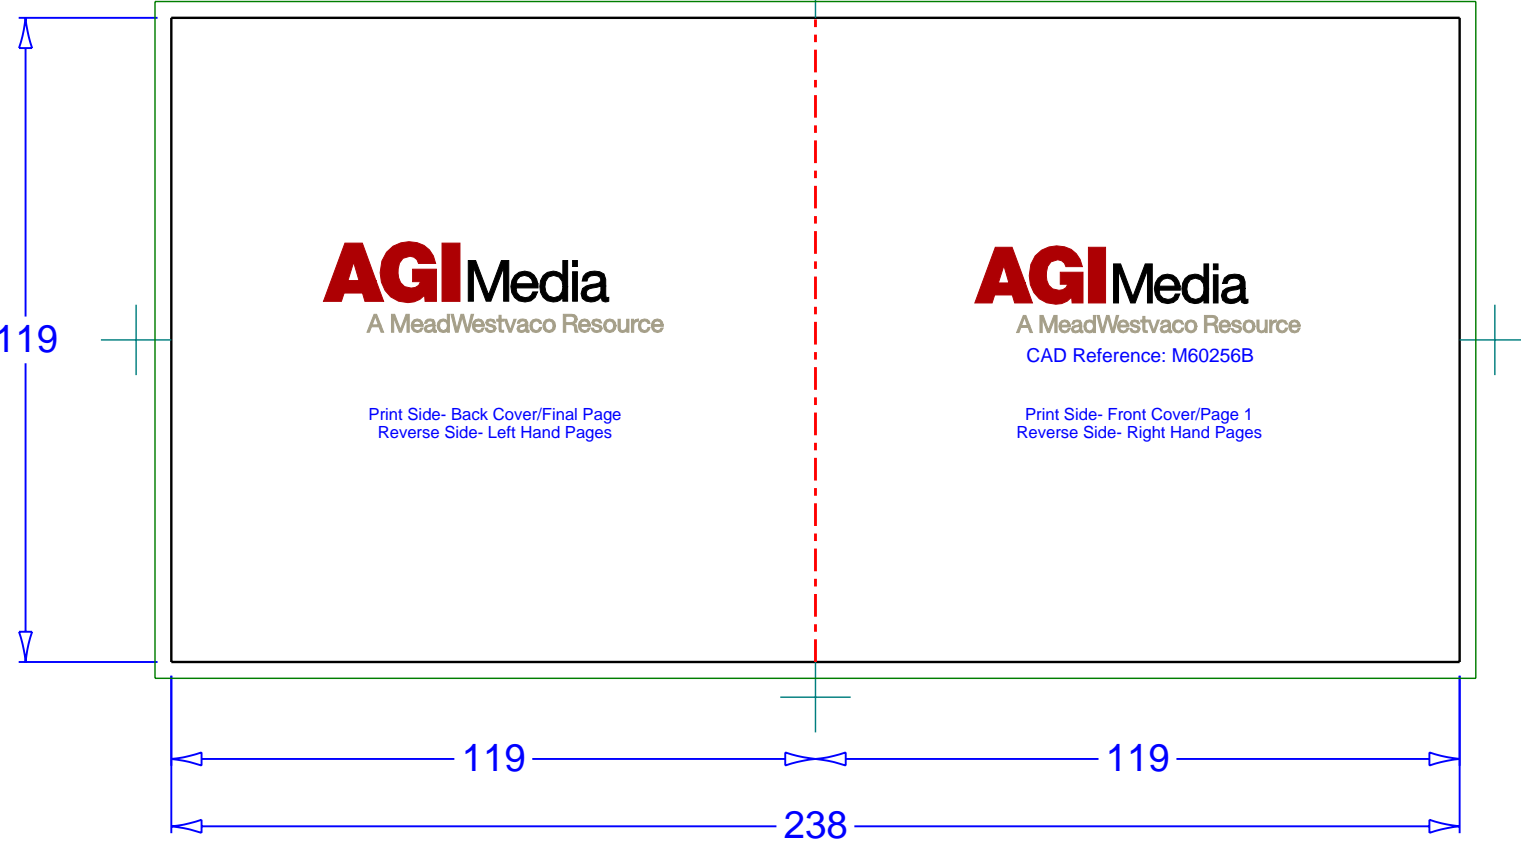

OUTSIDE VIEW

Grain Direction: horizontal

AGIMedia

A MeadWestvaco Resource

98/138 Barford Street, B'ham, B5 6AP, ENGLAND
t: +44 (0)121 607 7300 f: +44 (0)121 607 7400
isdn: +44 (0)121 607 7319
w: <http://www.agimedia.com>
e: birmingham@uk.agimedia.com

Please note- size is a guide of cover size only
text page sizes to be determined on confirmation of pages/material thickness

CAD Reference:

M60256B

Previous CAD Reference:

AGIMedia
A MeadWestvaco Resource

Print Side- Back Cover/Final Page
Reverse Side- Left Hand Pages

AGIMedia
A MeadWestvaco Resource
CAD Reference: M60256B

Print Side- Front Cover/Page 1
Reverse Side- Right Hand Pages

KEY

Cut _____
Crease - - - - -

Bleed _____
Print / Varnish 
Free Area _____

DESCRIPTION: *Kids Pack Saddle Stitched Booklet*

CUSTOMER: AGI Media Birmingham

DATE: 26/04/06

DESIGNER: Robin Taylor

CONTACT:

BLANK SIZE: 119 x 238mm

MATERIAL: 500um WBFBB